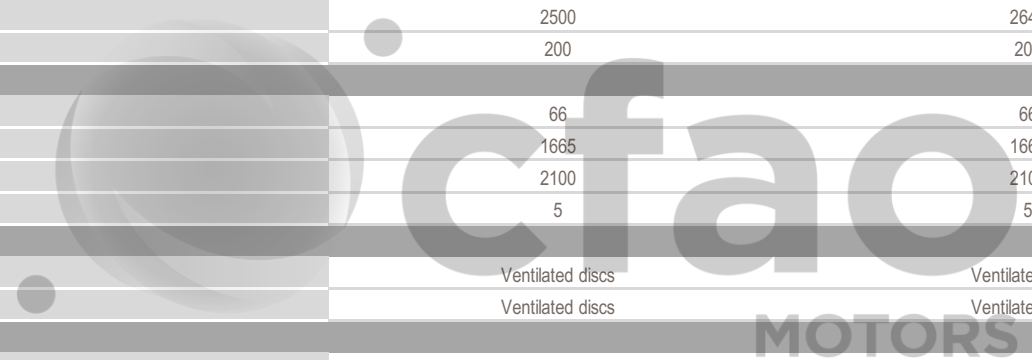

TECHNICAL CHARACTERISTICS	JLX - Manual Gearbox	JLX - Automatic Gearbox
<b>ENGINE</b>		
Number of cylinders	4	4
Valves/cylinder	4	4
Fuel type	Petrol	Petrol
Displacement (cc)	1995	2393
Max power HP/rpm	140 / 6000	168 / 6000
Max torque Nm	-	-
Fuel System	multipoint injection	multipoint injection
<b>TRANSMISSION</b>		
Transmission	All time 4x4	All time 4x4
Gearbox	Manual	Automatic
<b>BODY</b>		
Body style	SUV	SUV
Number of doors	-	-
<b>DIMENSIONS</b>		
Dimensions (Lxwxh) in mm	4500x1810x1695	4500x1810x1695
Wheelbase (mm)	2500	2640
Ground clearance (mm)	200	200
<b>WEIGHT/CAPACITIES</b>		
Fuel tank capacity (L)	66	66
Curb weight (kg)	1665	1665
Gross vehicle weight (kg)	2100	2100
Number of seats	5	5
<b>BRAKES</b>		
Rear brake	Ventilated discs	Ventilated discs
Front brake	Ventilated discs	Ventilated discs
<b>SUSPENSIONS</b>		
Rear suspension	Coil type	-
Front suspension	Coil type	Coil type
<b>TYRES</b>		
Tyre dimension	225/65R17	225/65R17
<b>EXTERIOR</b>		
Roof rail	✓	✓
Wheels	Aluminium	Aluminium
Door mirrors	Body colour	Body colour
Adjustable side mirrors	Manual	Manual
Folding side mirrors	Electric	Electric
Bumper - Front&Rear	Body colour	Body colour
<b>INTERIOR &amp; COMFORT</b>		
	JLX - Manual Gearbox	JLX - Automatic Gearbox