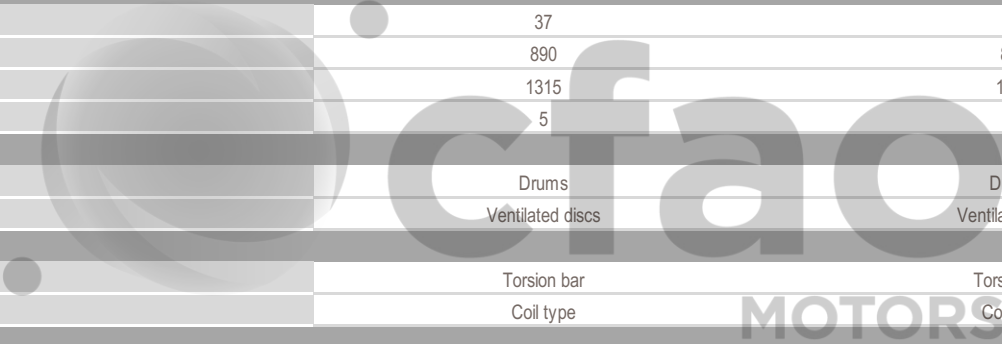

TECHNICAL CHARACTERISTICS	GL - Automatic Gearbox	GLX - Automatic Gearbox
ENGINE		
Number of cylinders	4	4
Valves/cylinder	4	4
Fuel type	Petrol	Petrol
Displacement (cc)	1197	1197
Max power HP/rpm	83 / 6000	83 / 6000
Max torque Nm	113 / 4200	113 / 4200
Fuel System	multipoint injection	multipoint injection
BODY		
Body style	Sedan	Sedan
Number of doors	5 doors	5 doors
DIMENSIONS		
Dimensions (Lxwxh) in mm	3995*1735*1515	3995*1735*1515
Wheelbase (mm)	2450	2450
Ground clearance (mm)	145	145
TRANSMISSION		
Gearbox	Automatic	Automatic
WEIGHT/CAPACITIES		
Fuel tank capacity (L)	37	37
Curb weight (kg)	890	895
Gross vehicle weight (kg)	1315	1315
Number of seats	5	5
BRAKES		
Rear brake	Drums	Drums
Front brake	Ventilated discs	Ventilated discs
SUSPENSIONS		
Rear suspension	Torsion bar	Torsion bar
Front suspension	Coil type	Coil type
TYRES		
Tyre dimension	185/80R15	185/80R15
EXTERIOR		
Wheels	Aluminium	Aluminium
Door mirrors	Body colour	Body colour
Adjustable side mirrors	Electrics	Electrics
Folding side mirrors	Manuals	Electrics
Bumper - Front&Rear	Body colour	Body colour
INTERIOR & COMFORT		
Keyless entry system	-	✓
Steering wheel	Urethane	Leather
Upholstery	Fabric	Fabric