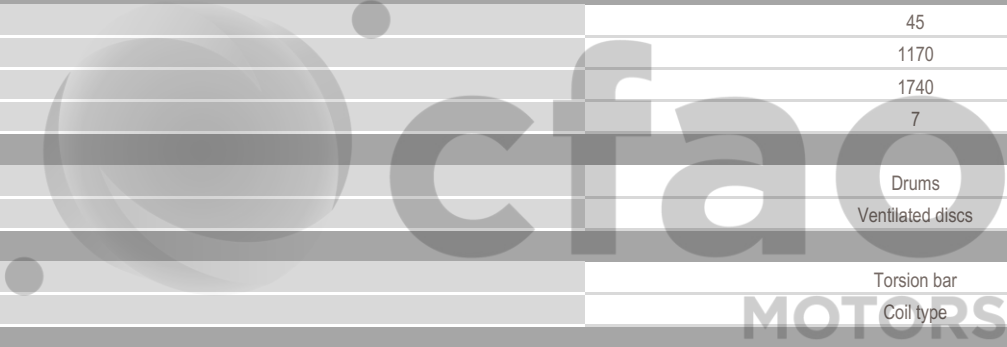

TECHNICAL CHARACTERISTICS	GLX - Automatic Gearbox SLDA
<b>ENGINE</b>	
Number of cylinders	4
Valves/cylinder	4
Fuel type	Petrol
Displacement (cc)	1462
Max power HP/rpm	105 / 6000
Max torque Nm	138 / 4400
Fuel System	multipoint injection
<b>BODY</b>	
Body style	Station wagon
Number of doors	4 doors
<b>DIMENSIONS</b>	
Dimensions (Lxwxh) in mm	4395*1735*1690
Wheelbase (mm)	2740
Ground clearance (mm)	180
<b>TRANSMISSION</b>	
Gearbox	Automatic
<b>WEIGHT/CAPACITIES</b>	
Fuel tank capacity (L)	45
Curb weight (kg)	1170
Gross vehicle weight (kg)	1740
Number of seats	7
<b>BRAKES</b>	
Rear brake	Drums
Front brake	Ventilated discs
<b>SUSPENSIONS</b>	
Rear suspension	Torsion bar
Front suspension	Coil type
<b>TYRES</b>	
Tyre dimension	185/65R15
<b>EXTERIOR</b>	
GLX - Automatic Gearbox SLDA	
Front grill	Chrome
Wheels	Aluminium
Door handles	Chrome
Door mirrors	Body colour
Adjustable side mirrors	Electrics
Folding side mirrors	Electrics
<b>INTERIOR &amp; COMFORT</b>	
GLX - Automatic Gearbox SLDA	
Push & start system	✓
Keyless entry system	✓