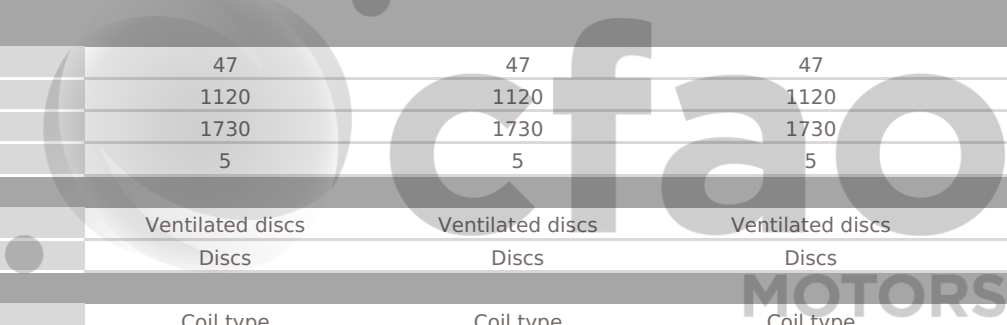

TECHNICAL CHARACTERISTICS	GL 2WD 1586p AT	GL 2WD 1586p AT SLDA	GLX 2WD 1586p AT SLDA	GLX 4WD 1586p AT SLDA
ENGINE				
Number of cylinders	4	4	4	4
Valves/cylinder	4	4	4	4
Fuel type	Petrol	Petrol	Petrol	Petrol
Displacement (cc)	1586	1586	1586	1586
Max power HP/rpm	117/6000	117/6000	117/6000	117/6000
Max torque Nm	156 / 4400	156 / 4400	156 / 4400	156 / 4400
Fuel System	multipoint injection	multipoint injection	multipoint injection	multipoint injection
BODY				
Body style	SUV	SUV	SUV	SUV
Number of doors	4 doors	4 doors	4 doors	4 doors
DIMENSIONS				
Ground clearance (mm)	185	185	185	185
Wheelbase (mm)	2500	2500	2500	2500
Dimensions (Lxwxh) in mm	4175*1775*1610	4175*1775*1610	4175*1775*1610	4175*1775*1610
TRANSMISSION				
Gearbox	Automatic	Automatic	Automatic	Automatic
Transmission	Front 2 WD	Front 2 WD	Front 2 WD	Part time manual 4x4
WEIGHT/CAPACITIES				
Fuel tank capacity (L)	47	47	47	47
Curb weight (kg)	1120	1120	1120	1120
Gross vehicle weight (kg)	1730	1730	1730	1730
Number of seats	5	5	5	5
BRAKES				
Front brake	Ventilated discs	Ventilated discs	Ventilated discs	Ventilated discs
Rear brake	Discs	Discs	Discs	Discs
SUSPENSIONS				
Front suspension	Coil type	Coil type	Coil type	Coil type
Rear suspension	Torsion bar	Torsion bar	Torsion bar	Torsion bar
TYRES				
Tyre dimension	215/60R16	215/60R16	215/55R17	215/55R17
EXTERIOR				
Wheels	Aluminium	Aluminium	Aluminium	Aluminium
Door mirrors	Body colour	Body colour	Body colour	Body colour
Adjustable side mirrors	Electric	Electric	Electric	Electric
Folding side mirrors	Manuals	Manuals	Electric	Electric
INTERIOR & COMFORT				
Steering wheel	Urethane	Urethane	Leather	Leather